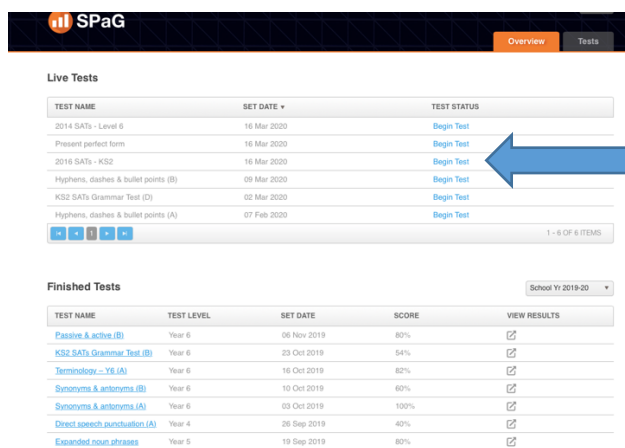

## Step-by-step login details for remote learning websites

[Spag.com](http://Spag.com)

Visit: [www.spag.com](http://www.spag.com)

You will be taken to the following page:

How SPaG.com works...

Click login at the top right of the page. Your login details are:

Username: \_\_\_\_\_

Password: \_\_\_\_\_

Once logged in, you will be taken to an overview page which will show you any recently assigned tasks, along with any previous results. It will look like this:

Click on begin test, to start the activity set by your teacher.