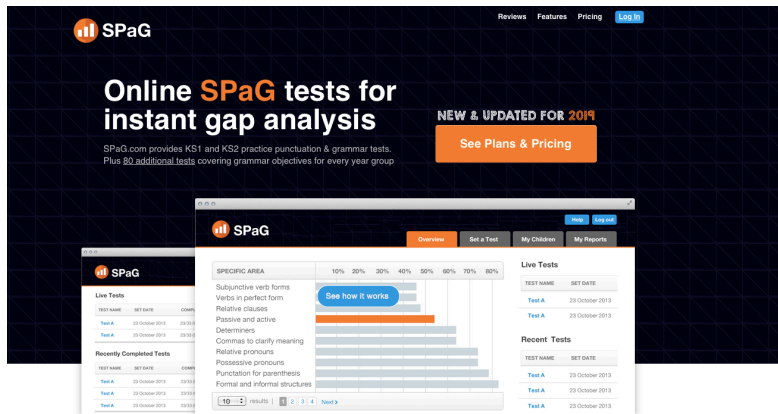

Step-by-step login details for remote learning websites

Spag.com

Visit: www.spag.com

You will be taken to the following page:

How SPaG.com works...

Click login at the top right of the page. Your login details are:

Username: _____

Password: _____

Once logged in, you will be taken to an overview page which will show you any recently assigned tasks, along with any previous results. It will look like this: