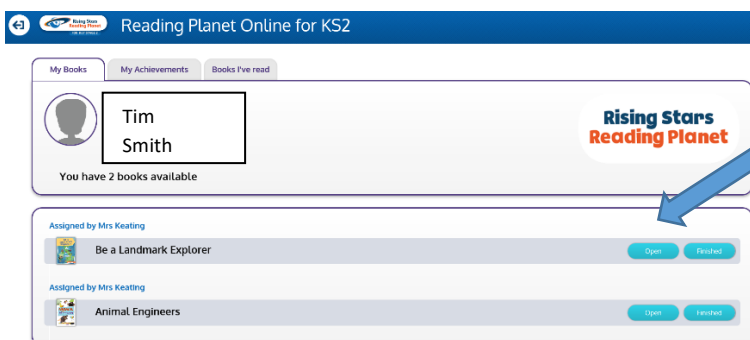

### Rising Stars

Visit: <https://my.risingstars-uk.com>

You will be taken to the following page:

Your login details are as follows:

Username: \_\_\_\_\_

Password: \_\_\_\_\_

Centre ID: 345759

Once logged in, you will be taken to the home page. Here you need to click on the Reading Planet Online for KS2 link:

This will take you to your reading dashboard. From here you can see which books your teacher has assigned:

Click on 'open' to read the book.

This will take you to a contents page:

- The arrows will turn the pages.
- The magnifying glass lets you zoom in.
- The white on orange list, takes you back to the contents from wherever you are in the book.
- The rocket ship lets you view your progress awards.