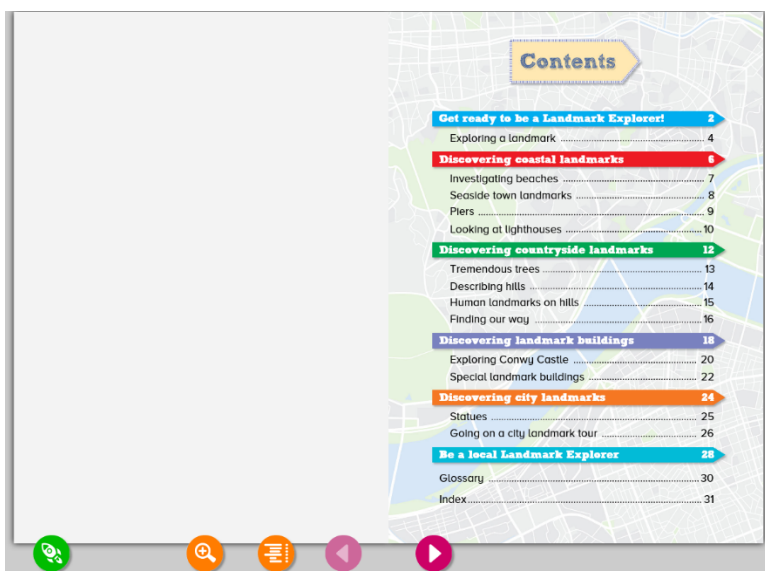

### Rising Stars

Visit: <https://my.risingstars-uk.com>

You will be taken to the following page:

Your login details are as follows:

Username: \_\_\_\_\_

Password: \_\_\_\_\_

Centre ID: 345759

Once logged in, you will be taken to the home page. Here you need to click on the Reading Planet Online for KS2 link:

This will take you to your reading dashboard. From here you can see which books your teacher has assigned:

Click on 'open' to read the book.

This will take you to a contents page:

- The arrows will turn the pages.
- The magnifying glass lets you zoom in.
- The white on orange list, takes you back to the contents from wherever you are in the book.
- The rocket ship lets you view your progress awards.